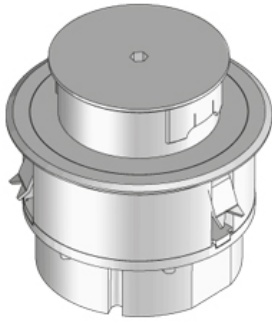

BODO N4

Single-outlet with floor socket outlet, wet-cleaned, round

Round single outlet with floor cover protection frame. Including pivotable tube as cable outlet, cover, mounting box with strain-relief, claw set and rubber seal. For installation in floor sockets and raised or hollow space floor openings. Equipped with a double isolated ground receptacle. Suitable for rooms with dry and wet-cleaned floor covers. Designed for high traffic loads.

Please mind the technical information in chapter planning.

material	Tube, cover and tube collet: aluminium or stainless steel / frame and mounting box: plastic material
type of assembly	Fixing on floor box UBDHB / rough concrete floor and installation in screed or false floor
application area	wet floor cleaning
norm	according to DIN EN 50085
permits	according to VDE / TÜV
protection class	in use IP 22 / in use with rubber sleeve UGM1-3 IP 43 / not in use IP 66
loading	including inspection stamp Ø 130 mm: 15 kN

Aluminium

Product	H	H _{min}	B	E	P _{max}	colour	IP _n	IP _g	G
BODO N4	122 mm	87 mm	140 mm	122 mm	15 kN	aluminum	IP 66	IP 43	0.74 kg
incl.:									
1x UET80-R-WD 1x UETD80-R-WD 1x UST45-W 2 1x UARM-4-1 118 1x UG-R 2x UGM1-3 1x UWZ-IS 8				tube tube cover shockproof socket, duplex Cover plate for 4x UDAE22 mounting box, round rubber sleeve Allen wrench					
BODO N4-SW	122 mm	87 mm	140 mm	122 mm	15 kN	black	IP 66	IP 43	0.74 kg
incl.:									
1x UET80-R-WD 1x UETD80-R-WD 1x UST45-W 2 1x UARM-4-1 118 1x UG-R 2x UGM1-3 1x UWZ-IS 8				tube tube cover shockproof socket, duplex Cover plate for 4x UDAE22 mounting box, round rubber sleeve Allen wrench					

Product	H	H _{min}	B	E	P _{max}	colour	IP _n	IP _g	G
BODO N4-CR	122 mm	87 mm	140 mm	122 mm	15 kN	chrome	IP 66	IP 43	0.74 kg
incl.:									
1x UET80-R-WD 1x UETD80-R-WD 1x UST45-W 2 1x UARM-4-1 118 1x UG-R 2x UGM1-3 1x UWZ-IS 8				tube tube cover shockproof socket, duplex Cover plate for 4x UDAE22 mounting box, round rubber sleeve Allen wrench					