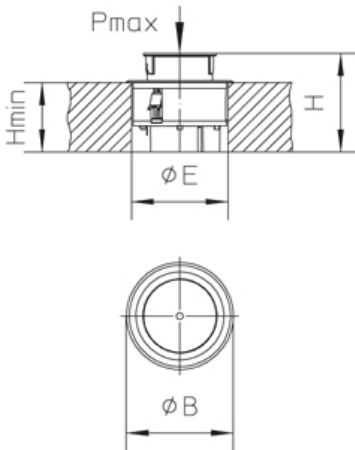

DETAILS / APPLICATIONS

OPTIONAL ACCESSORIES

USK R122, UBDHB 122R

wet-cleaned

Electrical and electronic equipment must not be disposed off via the household waste.